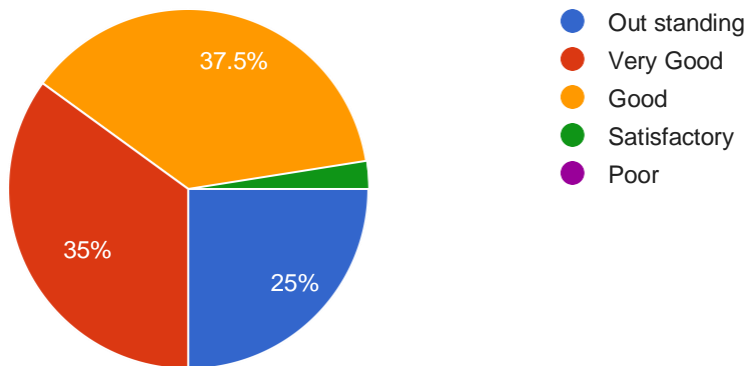

Rate your ward on Conducive learning environment due to good interaction with the teachers.

80 responses

Do you Feel Student counselling and mentoring helped in inculcatingmoral and ethical values among the students.

80 responses