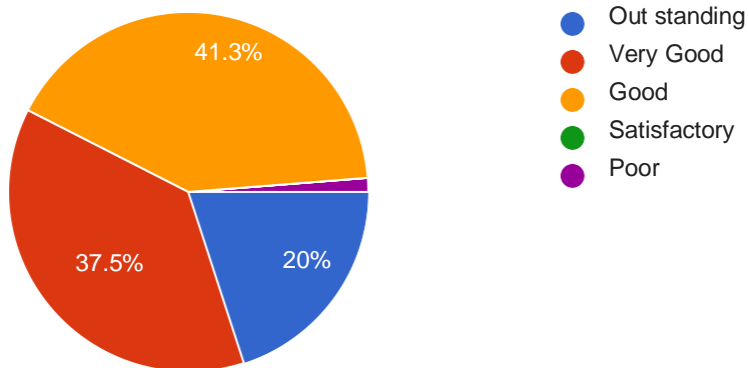

Rate your ward on Conducive learning environment due to good interaction with the teachers.

80 responses

Do you Feel Student counselling and mentoring helped in inculcatingmoral and ethical values among the students.

80 responses

Rate Workshops, Seminars ,Conferences aided the professional development of student (Your Ward).

80 responses