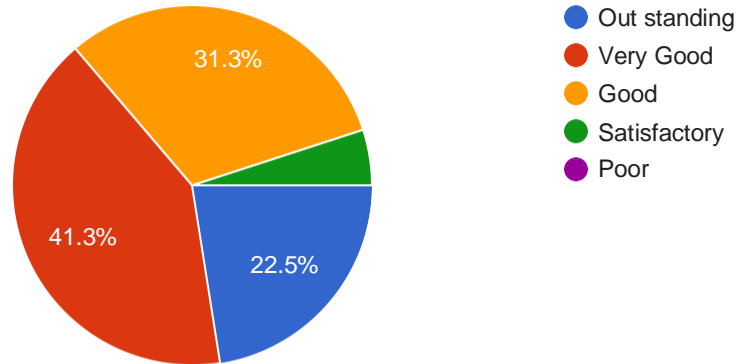

Rate - Constant communication about your ward academic progressreport, discipline and attendance.

80 responses

Rate Facilities available namely library, hostel facility, Teaching learning process, Administrative help , Examination.

80 responses