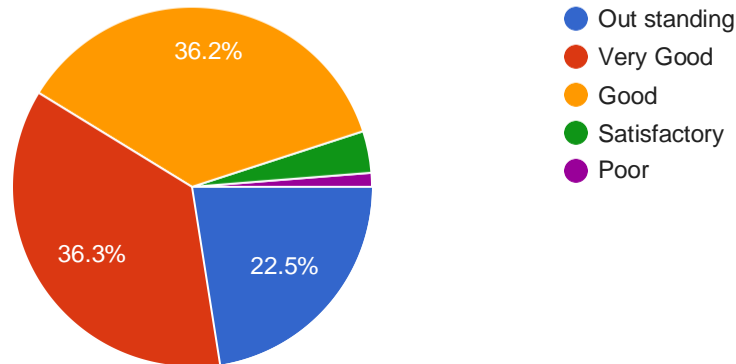

This content is neither created nor endorsed by Google. [Report Abuse](#) - [Terms of Service](#) - [Privacy Policy](#)

Google Forms