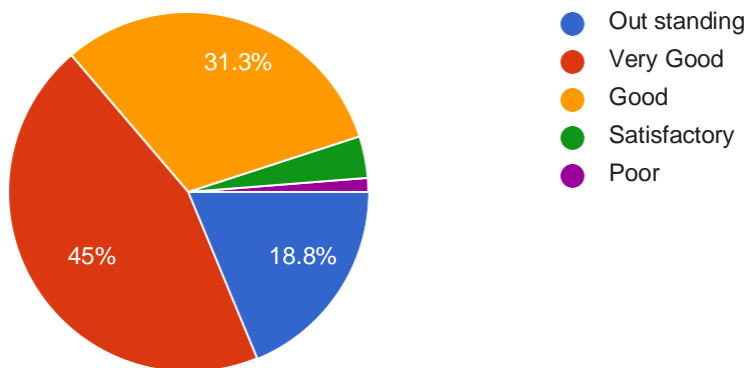

Rate Workshops, Seminars ,Conferences aided the professional development of student (Your Ward).

80 responses