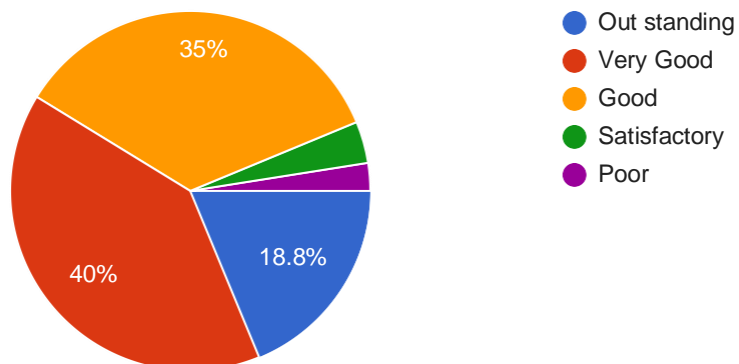

Parent Survey

Rate the Quality of Infrastructure facilities namely laboratory, facilitated learning of curriculum-based software development tools.

80 responses

Rate your ward on Industry exposure and technical skills achieved through in-plant training.

80 responses

Rate your ward on Co-curricular and extra-curricular activities aided in overall grooming and personality development of the student.

80 responses