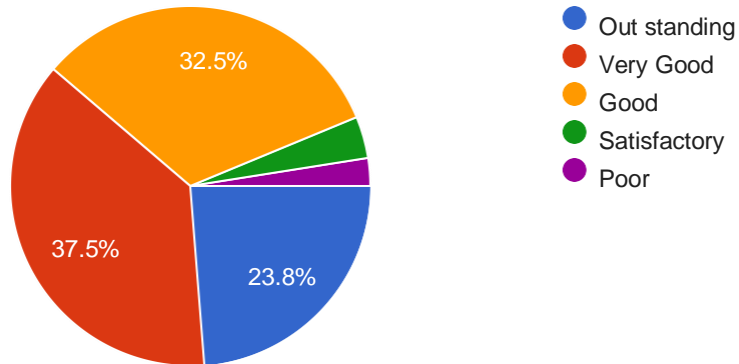

9652710955

9704467318

8688221421

9182067428

Parent Survey

Rate the Quality of Infrastructure facilities namely laboratory, facilitated learning of curriculum-based software development tools.

80 responses

Rate your ward on Industry exposure and technical skills achieved through in-plant training.