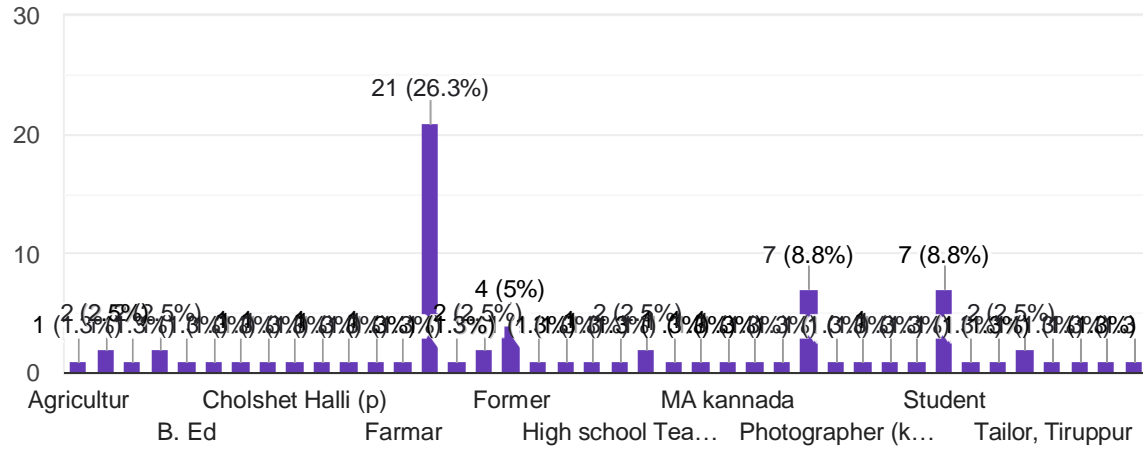

K Muniratham Subramanyam

jyotiLakshmidevi

Balija Subbarayudu

A.S.Mahammed Rafik sab

K.kashappa

Designation/Occupation

Working as (Post)

80 responses