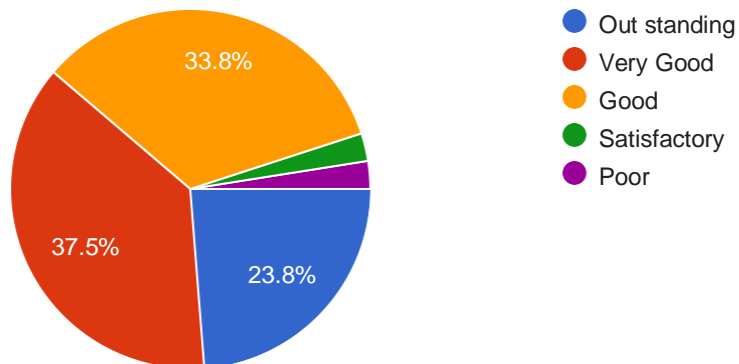

Rate your ward on Co-curricular and extra-curricular activities aided in overall grooming and personality development of the student.

80 responses